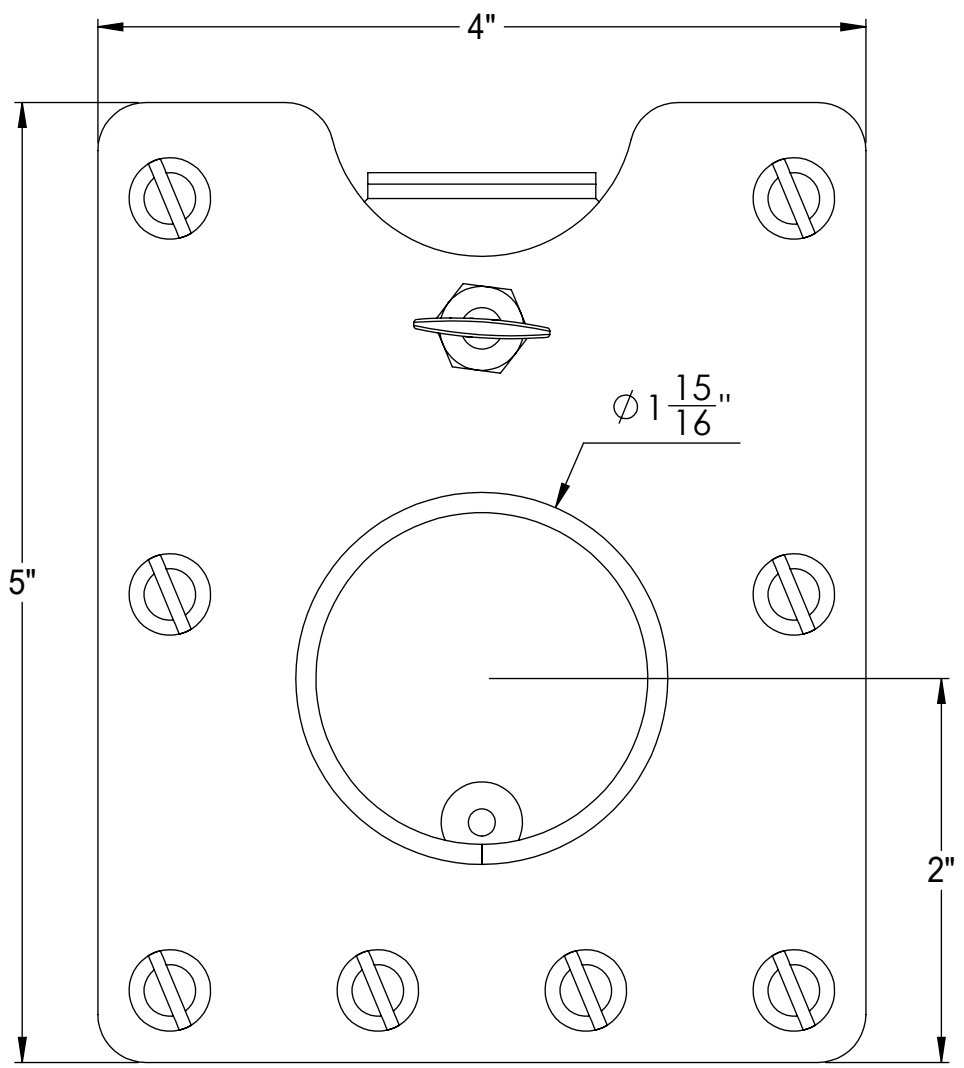

Scale: 1:1

Sheet

## 2" Fabricated Full Blast Gate

Date

Thursday, April 8, 2021

Part No

FFG02

Sheet No

2 Inch