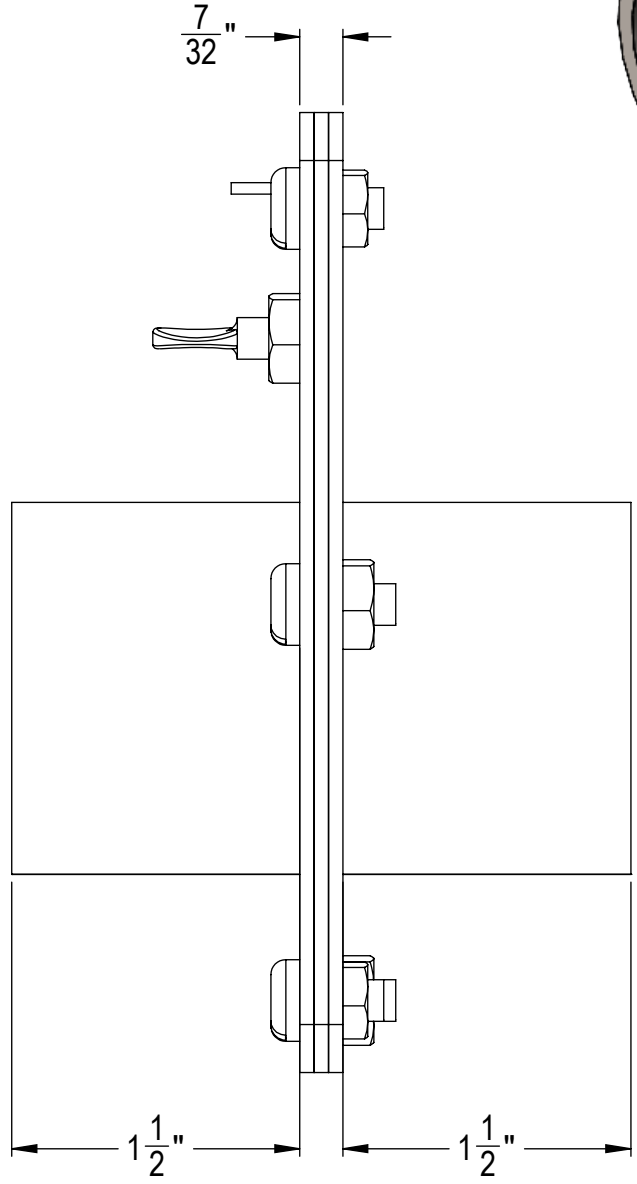

Scale: 1:1

Sheet

## 2" Fabricated Full Blast Gate

Date

Thursday, April 8, 2021

Part No

FFG02

Sheet No

2 Inch