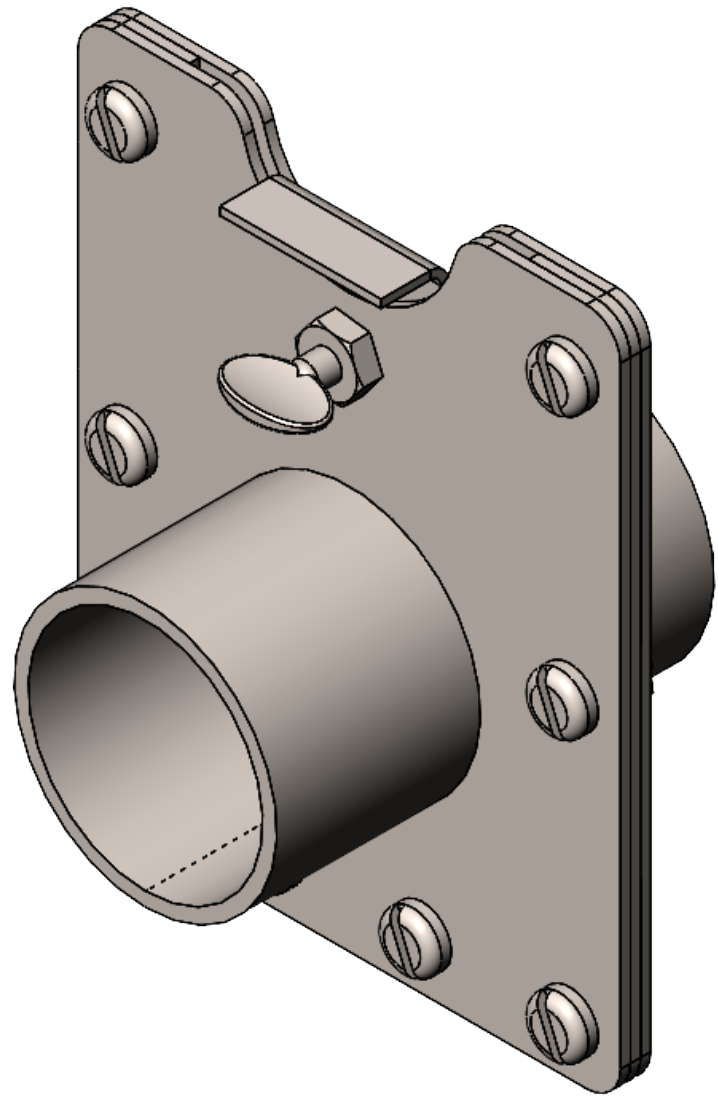

Scale: 1:1

Sheet

## 2" Fabricated Full Blast Gate

Date

Thursday, April 8, 2021

Part No

FFG02

Sheet No

2 Inch